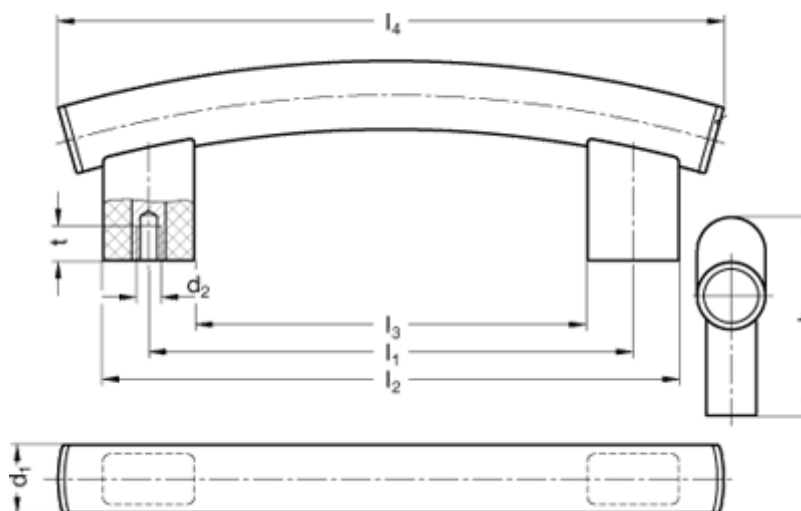

Article number: 201250500

Description: E+G Arch-shaped handle
GN 666.4-30-M6-500-NG

Measures

$b = 22$ | $t = 15$

$d_1 = 30$

$d_2 = M 6$

$h = 94$

$l_1 = 500$

$l_2 = 540$

$l_3 = 460$

$l_4 = 580$